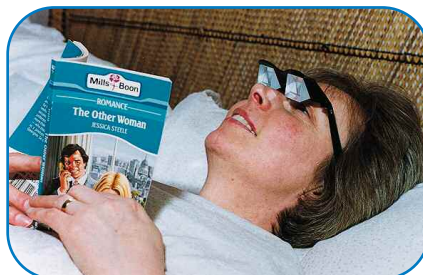

MEDesign® Bedglasses

Product Reference BG

Description

The MEDesign® Bedglasses are optical prism spectacles which turn the world through 90 degrees. They are especially useful when a back pain sufferer is confined to bed since the user can watch television, read books or watch the world go by without needing to lift their head.

Use

Place the bedglasses on the head just like a standard pair of spectacles and look straight ahead. They can be worn over a normal pair of spectacles if required.

Specification

Prism: Manufactured to optical standards
Weight: 65g (2oz)