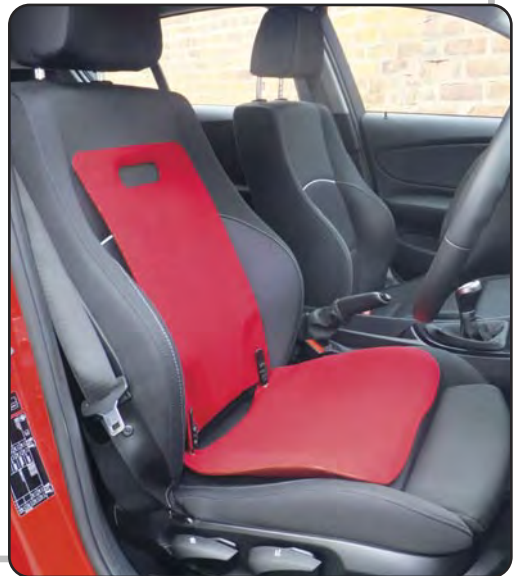

OR TRAVELLING...

Travelling usually involves sitting, for long periods of time, with little chance to stretch your legs. For backache sufferers the seats in cars, trains, and aircraft can be dreadful and drivers are at special risk.

To avoid the pain all you have to do is take your Backfriend with you. Then you are sure of a comfortable seat anywhere. (For use in cars we recommend the single padded model).

IDEAL FOR DRIVERS - where an improved sitting position, plus greater comfort promotes a better view and greater sense of security.