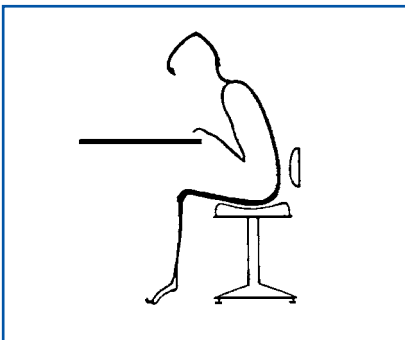

MEDesign® Deskfriend

Product Reference: DF

- The portable reading/work desk with built in choice of four working angles.

When work at your desk becomes a bit of a pain its time to take a closer look.

Aches and pains at work are commonly associated with manual labour but that is only half the truth.

At least as much pain is caused by postural stress in sedentary work. The hidden costs of reduced efficiency, mistakes and low morale are unquantifiable.

No one is immune.

- Postural stress is inevitable whenever your paperwork or books are at the wrong angle to your line of vision (chair and lighting play a part as well).
- Poring over work on your desk means that your back is unsupported, your neck is bent and you are leaning forward. Your spinal muscles are under tension from your lower back to your neck. It is impossible to relax. Tiredness and aches and pains are inevitable.

THE SOLUTION IS SIMPLE - THE MEDESIGN DESKFRIEND

- Use the Deskfriend to hold your papers at the angle where you can work with them in comfort. You can choose from 36" to 54".
- The Deskfriend is solidly constructed from wood (not plastic) and is sturdy enough to write and lean on.
- It is light to carry - the integral handle makes that easy - so it can be used anywhere even when travelling.
- DIMENSIONS: Height: 30cm (11¾") Width: 45cm (17¾")
Thickness: 3cm (1¼")
Weight: 3.0kg (6½lb)