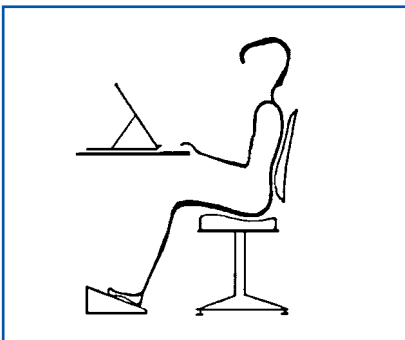

MEDesign® Deskfriend

Product Reference: DF

- The portable reading/work desk with built in choice of four working angles.

When work at your desk becomes a bit of a pain its time to take a closer look.

Aches and pains at work are commonly associated with manual labour but that is only half the truth.

At least as much pain is caused by postural stress in sedentary work. The hidden costs of reduced efficiency, mistakes and low morale are unquantifiable.

No one is immune.

- Postural stress is inevitable whenever your paperwork or books are at the wrong angle to your line of vision (chair and lighting play a part as well).
- Poring over work on your desk means that your back is unsupported, your neck is bent and you are leaning forward. Your spinal muscles are under tension from your lower back to your neck. It is impossible to relax. Tiredness and aches and pains are inevitable.

THE SOLUTION IS SIMPLE - THE MEDESIGN DESKFRIEND

- Use the Deskfriend to hold your papers at the angle where you can work with them in comfort. You can choose from 36" to 54".
- The Deskfriend is solidly constructed from wood (not plastic) and is sturdy enough to write and lean on.
- It is light to carry - the integral handle makes that easy - so it can be used anywhere even when travelling.
- DIMENSIONS: Height: 30cm (11¾") Width: 45cm (17¾")
Thickness: 3cm (1¼")
Weight: 3.0kg (6½lb)